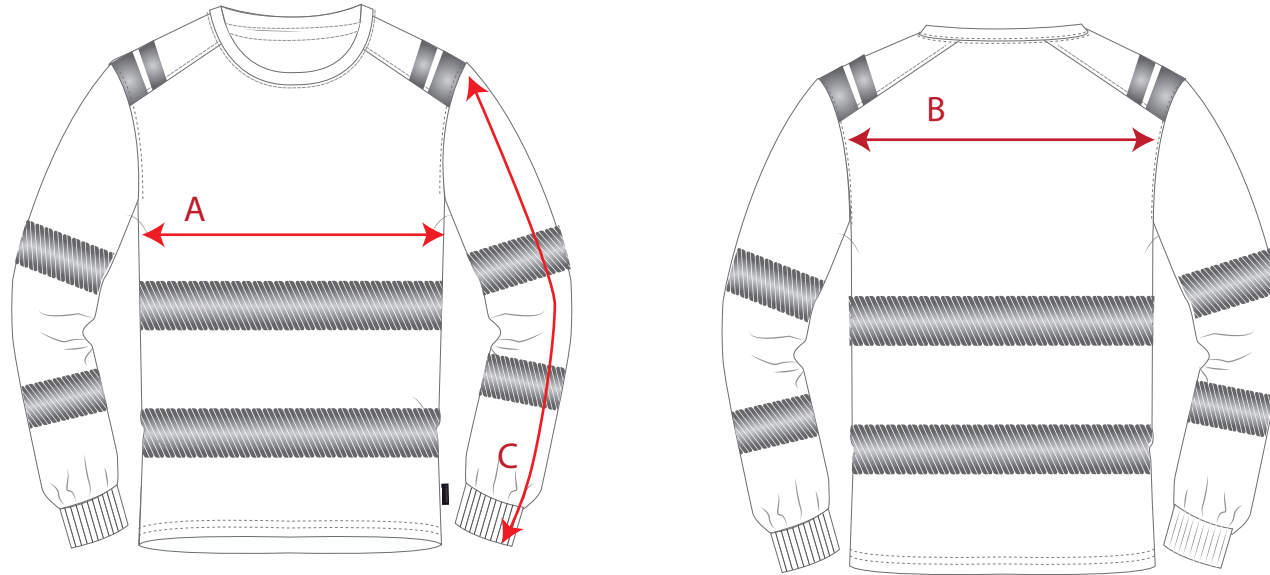

STYLE NO: FR701	DESCRIPTION: WX3 FR Hi-Vis Long Sleeve T-Shirt
-----------------	--

	Measurements	XS	S	M	L	XL	XXL	3XL	4XL	5XL	Tolerance (+)
A	Chest	98	106	114	122	130	138	146	154	162	1
B	Center back length	74	76	76	76	76	76	78	78	80	1
C	Outside Sleeve Length, incl cuff	61	62	63	64	65	66	67	68	69	0.5